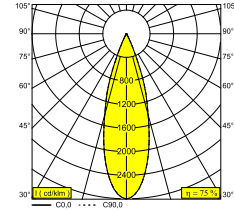

SPY 20 L ON 3 92730

27214 9220 B-B

AVAILABLE IN

BLACK-BLACK 27214 9220 B-B

FULL WHITE 27214 9220 FW

WHITE-WHITE 27214 9220 W-W

[View on website](#)

General info