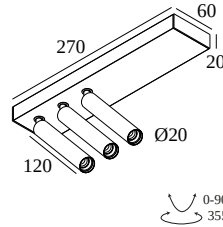

SPY 20 L ON 3 92730

27214 9220 B-B

AVAILABLE IN

BLACK-BLACK 27214 9220 B-B

FULL WHITE 27214 9220 FW

WHITE-WHITE 27214 9220 W-W

[View on website](#)

General info

LOCATION	indoor
INSTALLATION	Ceiling Surface mounted
INGRESS PROTECTION	IP20
WEIGHT (KG)	0.8
ADJUSTABILITY	0° to 90° swiveling, 355° rotatable
INFORMATION	REFLECTOR FL-30° INCLLED POWER SUPPLY 24V-DC + CONVERTER 1000mA SPY 20 TUBE B included

For detailed installation instructions, please consult the manual : [27214_XXX0_HAND.pdf](#)

Notes:

DELTALIGHT

SPY 20 L ON 3 92730

27214 9220 B-B